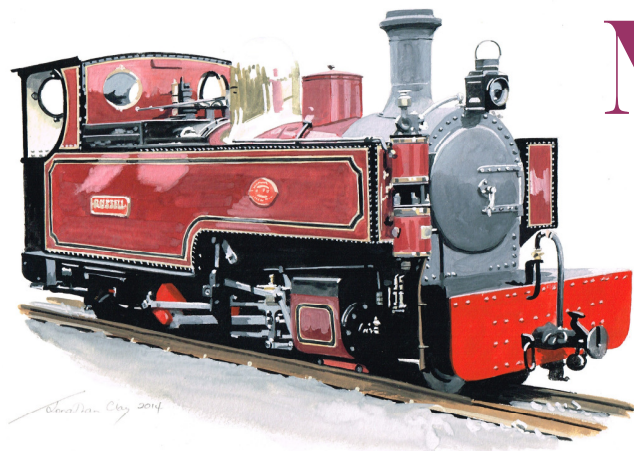

Model Railway Exhibition

NARROW GAUGE NORTH 2016

Pudsey Civic Hall

Dawsons Corner, Pudsey, Leeds, LS28 5TA

Saturday 5th March

10.00am-4pm

Adult £6

Accompanied Child (6-16yrs) £1

Working layouts in all the
popular narrow gauge modelling scales

A full range of trade and society stands

Refreshments available

In aid of Sue Ryder Care – Wheatfields Hospice

www.narrowgaugenorth.org.uk

Sue Ryder