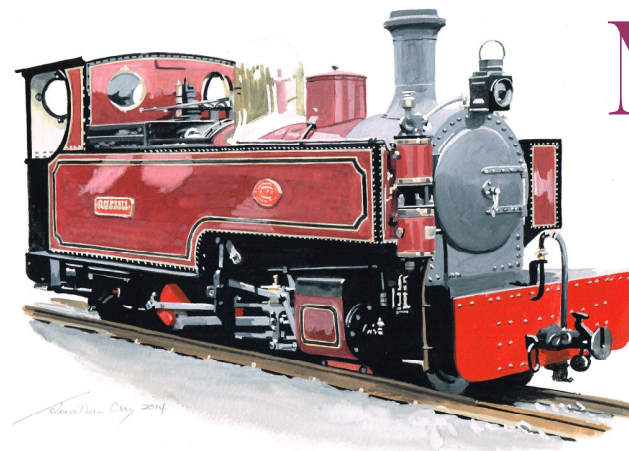

Model Railway Exhibition

NARROW GAUGE NORTH 2016

Pudsey Civic Hall

Dawsons Corner, Pudsey, Leeds, LS28 5TA

Saturday 5th March

10.00am-4pm

Adult £6

Accompanied Child (6-16yrs) £1

Working layouts in all the
popular narrow gauge modelling scales

A full range of trade and society stands

Refreshments available

In aid of Sue Ryder Care – Wheatfields Hospice

www.narrowgaugenorth.org.uk

Sue Ryder